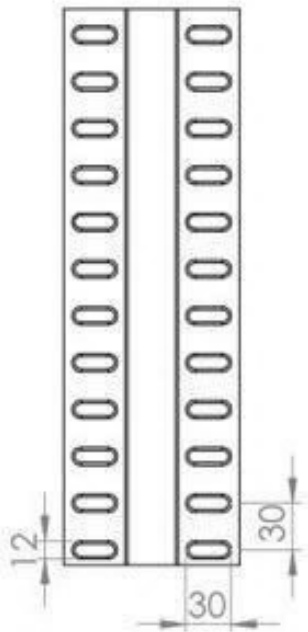

DETAIL A
SCALE 1 : 1

STEEL DECK 75 mm

STEEL DECK 65 mm

SDI standard USA

STEEL DECK 75 mm

SDI standard USA