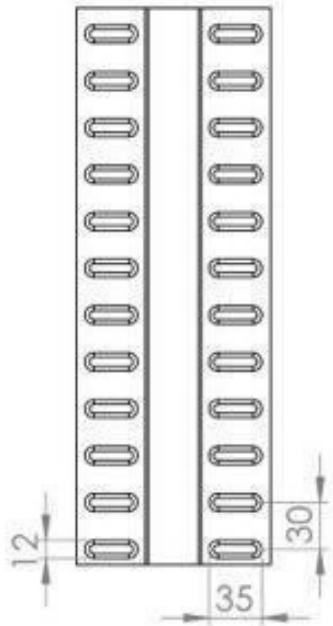

DETAIL A
SCALE 1 : 1

STEEL DECK 75 mm

STEEL DECK 65 mm

SDI standard USA

STEEL DECK 75 mm

SDI standard USA